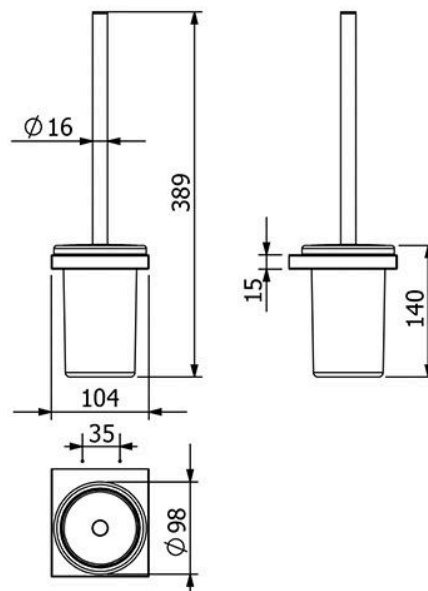

# KLUDI-VELA C TOILET BRUSH HOLDER

31974N0

Bathroom Accessories

## Technical Specification

<b>Series:</b>	KLUDI-VELA C
<b>Color:</b>	Brushed Gold
<b>Dimensions:</b>	104 x 104 x 140 mm
<b>Material:</b>	Glass/metal

### Name:

- KLUDI-VELA C
- Toilet brush holder
- Wall fastening
- Satin finish bowl
- With mounting material

Dimensions: All dimensions in mm. Tolerance of vitreous china & fireclay items:  $\hat{A} \pm 5\%$  for below 200mm and  $\hat{A} \pm 3\%$  for above 200mm; for all other items tolerance  $\hat{A} \pm 1\%$ . Note: Due to a continuing development program to improve design and performance, the manufacturer reserves all rights to vary specifications without prior information. Please note accessories are for photographic use only.