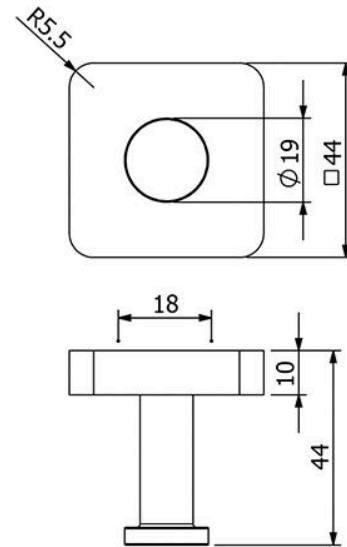

KLUDI-VELA S HOOK

25984N0

Bathroom Accessories

KLUDI 

Technical Specification

Series:	KLUDI-VELA S
Color:	Brushed Gold
Dimensions:	44 x 44 x 44 mm
Material:	Metal

Name:

- KLUDI-VELA S
- Hook
- Wall fastening
- With mounting material
- To be glued optionally

Dimensions: All dimensions in mm. Tolerance of vitreous china & fireclay items: $\hat{A} \pm 5\%$ for below 200mm and $\hat{A} \pm 3\%$ for above 200mm; for all other items tolerance $\hat{A} \pm 1\%$. Note: Due to a continuing development program to improve design and performance, the manufacturer reserves all rights to vary specifications without prior information. Please note accessories are for photographic use only.