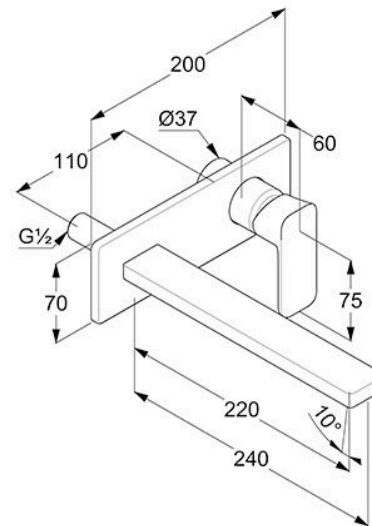

KLUDI-RENON CONCEALED TWO HOLE WALL MOUNTED BASIN MIXER

422450575
Basin Mixers

Technical Specification

Series:	KLUDI-RENON
Color:	Chrome
Dimensions:	240 x 200 x 70 mm
Lever Type:	Single
Operation Type:	Lever
Water Efficiency:	Moderate
Installation Type:	Wall-Mounted

Name:

- KLUDI-RENON
- Concealed two hole wall mounted basin mixer
- Trim set
- For pre-installation set 38241
- Without pre-installation set
- Wall fastening
- Solid lever
- PCA Caché aerator M 18,5 x 1

Dimensions: All dimensions in mm. Tolerance of vitreous china & fireclay items: $\hat{A} \pm 5\%$ for below 200mm and $\hat{A} \pm 3\%$ for above 200mm; for all other items tolerance $\hat{A} \pm 1\%$. Note: Due to a continuing development program to improve design and performance, the manufacturer reserves all rights to vary specifications without prior information. Please note accessories are for photographic use only.

Dimensions: All dimensions in mm. Tolerance of vitreous china & fireclay items: $\hat{\pm}$ 5% for below 200mm and $\hat{\pm}$ 3% for above 200mm; for all other items tolerance $\hat{\pm}$ 1%. Note: Due to a continuing development program to improve design and performance, the manufacturer reserves all rights to vary specifications without prior information. Please note accessories are for photographic use only.