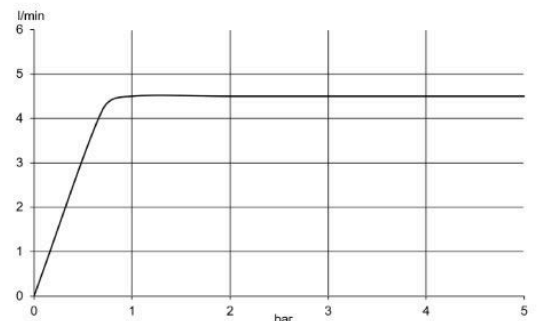

KLUDI-RENON CONCEALED TWO HOLE WALL MOUNTED BASIN MIXER

422450575
Basin Mixers

Technical Specification

Series:	KLUDI-RENON
Color:	Chrome
Dimensions:	240 x 200 x 70 mm
Lever Type:	Single
Operation Type:	Lever
Water Efficiency:	Moderate
Installation Type:	Wall-Mounted

Name:

- KLUDI-RENON
- Concealed two hole wall mounted basin mixer
- Trim set
- For pre-installation set 38241
- Without pre-installation set
- Wall fastening
- Solid lever
- PCA Caché aerator M 18,5 x 1

Dimensions: All dimensions in mm. Tolerance of vitreous china & fireclay items: $\hat{A} \pm 5\%$ for below 200mm and $\hat{A} \pm 3\%$ for above 200mm; for all other items tolerance $\hat{A} \pm 1\%$. Note: Due to a continuing development program to improve design and performance, the manufacturer reserves all rights to vary specifications without prior information. Please note accessories are for photographic use only.

Dimensions: All dimensions in mm. Tolerance of vitreous china & fireclay items: $\hat{\pm}$ 5% for below 200mm and $\hat{\pm}$ 3% for above 200mm; for all other items tolerance $\hat{\pm}$ 1%. Note: Due to a continuing development program to improve design and performance, the manufacturer reserves all rights to vary specifications without prior information. Please note accessories are for photographic use only.