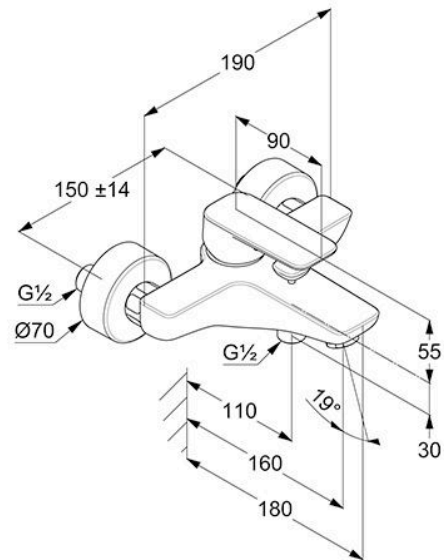

KLUDI-PURE&STYLE SINGLE LEVER BATH MIXER; SHOWER MIXER DN 15

406810575
Bath Mixers

Technical Specification

Series:	KLUDI-PURE&STYLE
Color:	Chrome
Dimensions:	180 x 220 x 92 mm
Flow Rate:	Extra High Flow (Above 9 L/min)
Water Efficiency:	Standard
Installation Type:	Exposed

Name:

- KLUDI-PURE&STYLE
- Single lever Bath Mixer
- Shower Mixer DN 15
- Wall fastening
- Solid lever
- Flow class C/B
- Flow regulator M 24 x 1
- Ceramic cartridge with hot water limitation
- Autom. diverter shower/bathtub

Dimensions: All dimensions in mm. Tolerance of vitreous china & fireclay items: $\hat{A} \pm 5\%$ for below 200mm and $\hat{A} \pm 3\%$ for above 200mm; for all other items tolerance $\hat{A} \pm 1\%$. Note: Due to a continuing development program to improve design and performance, the manufacturer reserves all rights to vary specifications without prior information. Please note accessories are for photographic use only.

Dimensions: All dimensions in mm. Tolerance of vitreous china & fireclay items: $\hat{\pm}$ 5% for below 200mm and $\hat{\pm}$ 3% for above 200mm; for all other items tolerance $\hat{\pm}$ 1%. Note: Due to a continuing development program to improve design and performance, the manufacturer reserves all rights to vary specifications without prior information. Please note accessories are for photographic use only.