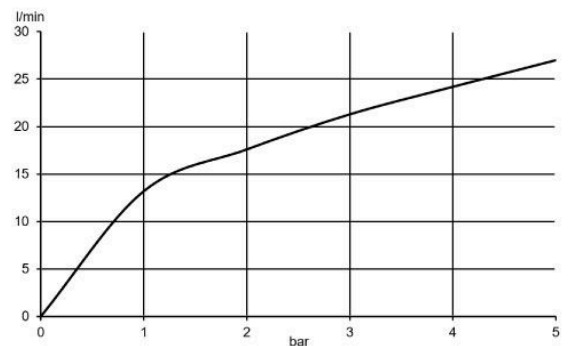

KLUDI-PURE&STYLE SINGLE LEVER BATH MIXER; SHOWER MIXER DN 15

406810575
Bath Mixers

Technical Specification

Series:	KLUDI-PURE&STYLE
Color:	Chrome
Dimensions:	180 x 220 x 92 mm
Flow Rate:	Extra High Flow (Above 9 L/min)
Water Efficiency:	Standard
Installation Type:	Exposed

Dimensions: All dimensions in mm. Tolerance of vitreous china & fireclay items: $\hat{A} \pm 5\%$ for below 200mm and $\hat{A} \pm 3\%$ for above 200mm; for all other items tolerance $\hat{A} \pm 1\%$. Note: Due to a continuing development program to improve design and performance, the manufacturer reserves all rights to vary specifications without prior information. Please note accessories are for photographic use only.