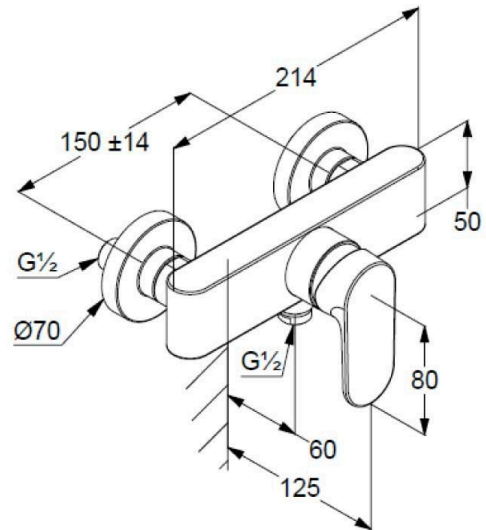

KLUDI-LOUVA SINGLE LEVER SHOWER MIXER DN 15

KLUDI 

248310575

Shower Mixers

Technical Specification

Series:	KLUDI-LOUVA
Color:	Chrome
Dimensions:	- x 1250 x 1300 mm
Installation Type:	Exposed

Name:

- Shower mixer
- Single lever mixer
- Wall mounted
- Solid lever, metal
- Protected against back flow
- Shower outlet $G\frac{1}{2}$
- Ceramic cartridge with hot water safety device
- Flow rate at 3 bar 25 l/min
- S-unions $G\frac{1}{2}$ x $G\frac{3}{4}$

Dimensions: All dimensions in mm. Tolerance of vitreous china & fireclay items: $\hat{A} \pm 5\%$ for below 200mm and $\hat{A} \pm 3\%$ for above 200mm; for all other items tolerance $\hat{A} \pm 1\%$. Note: Due to a continuing development program to improve design and performance, the manufacturer reserves all rights to vary specifications without prior information. Please note accessories are for photographic use only.