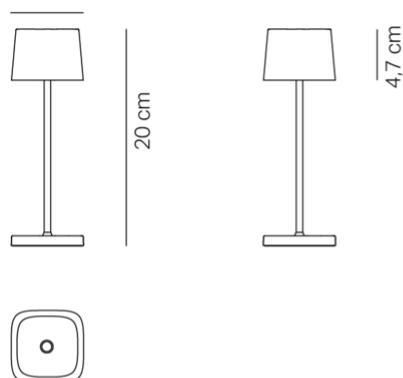

Ofelia micro _Table lamp

Cordless, rechargeable, battery table lamp. A touch control on the top of the lamp head allows you to switch the light on, adjust its intensity and select its color temperature. And thanks to its high IP rating, the lamp can also be used outdoors. The lamp is equipped with a dimmer setting memory function that memorizes the dimming steps, so that every time it is switched on, the light intensity will correspond to the level set previously. The lamp is suitable for both indoor and outdoor use. The lamp comes with a contact charging base. USB charger not included.

6,7 x 6,7cm

LED dimmable IP65

LD1880

	White	B3		Corten	R3
	Dark gray	N3		Sand	S3
	Sage green	G3			

DESIGN IN ITALY BY ZAFFERANO SRL, MADE IN PRC

Zafferano SRL - Viale dell'Industria, 26 31055 Quinto di Treviso - Italy www.zafferanoitalia.com

Ofelia micro _Table lamp

Lighting specifications

source	LED
type	SMD
total power	2.2 W
power LED	2.2 W
color temperature	2200 - 2700 - 3000 K
lumen lamp	60 - 65 - 73 lm
lumen LED	183 - 195 - 216 lm
beam angle	140°
CRI	> 80
class	G
dimmer	TOUCH DIMMER
motion sensor	NO

Electrical specifications

classe	3
supply voltage	5Vdc max.1A
battery	
battery life	9 H.
charging time	4.5 H.

ACCESSORIES

LD0490UA

2.5 cm • 4 cm • 8 cm • IP20
• 100-240V • 50/60 Hz

 White

LD0870RP

29 cm • 47 cm • 4 cm • 2.2 W
• IP20 • 100-240V • 50/60 Hz