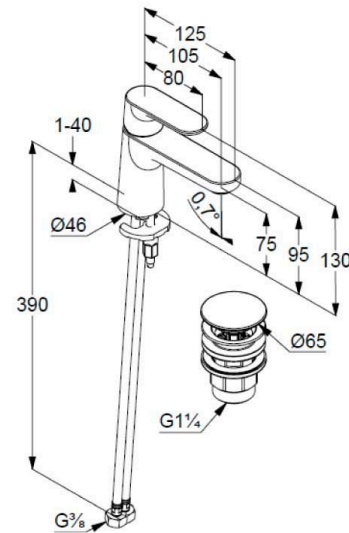

KLUDI-LOUVA SINGLE LEVER BASIN MIXER 75 DN 15

KLUDI 

242660575
Basin Mixers

Technical Specification

Series:	KLUDI-LOUVA
Color:	Chrome
Dimensions:	1250 x - x 1300 mm
Lever Type:	Single
Operation Type:	Lever
Installation Type:	Deck-mounted

Name:

- Basin mixer
- Single lever mixer
- 1-hole mounted
- Solid lever, metal
- Aerator, S-Pointer M18,5 PCA
- Ceramic cartridge with hot water safety device
- Flow rate at 3 bar 5 l/min
- Flexible hoses G $\frac{3}{8}$ DVGW approved
- Rapid installation set

Dimensions: All dimensions in mm. Tolerance of vitreous china & fireclay items: $\hat{A} \pm 5\%$ for below 200mm and $\hat{A} \pm 3\%$ for above 200mm; for all other items tolerance $\hat{A} \pm 1\%$. Note: Due to a continuing development program to improve design and performance, the manufacturer reserves all rights to vary specifications without prior information. Please note accessories are for photographic use only.

Dimensions: All dimensions in mm. Tolerance of vitreous china & fireclay items: $\hat{\pm}$ 5% for below 200mm and $\hat{\pm}$ 3% for above 200mm; for all other items tolerance $\hat{\pm}$ 1%. Note: Due to a continuing development program to improve design and performance, the manufacturer reserves all rights to vary specifications without prior information. Please note accessories are for photographic use only.