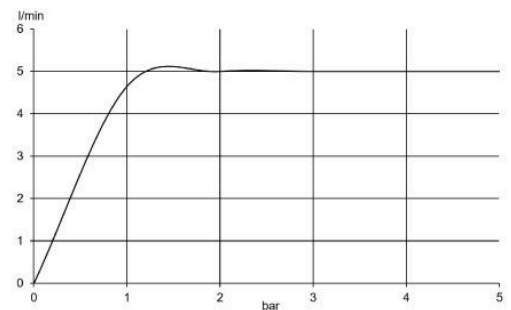

KLUDI-LOUVA SINGLE LEVER BASIN MIXER 75 DN 15

KLUDI 

242660575
Basin Mixers

Technical Specification

Series:	KLUDI-LOUVA
Color:	Chrome
Dimensions:	1250 x - x 1300 mm
Lever Type:	Single
Operation Type:	Lever
Installation Type:	Deck-mounted

Name:

- Basin mixer
- Single lever mixer
- 1-hole mounted
- Solid lever, metal
- Aerator, S-Pointer M18,5 PCA
- Ceramic cartridge with hot water safety device
- Flow rate at 3 bar 5 l/min
- Flexible hoses G $\frac{3}{8}$ DVGW approved
- Rapid installation set

Dimensions: All dimensions in mm. Tolerance of vitreous china & fireclay items: $\hat{A} \pm 5\%$ for below 200mm and $\hat{A} \pm 3\%$ for above 200mm; for all other items tolerance $\hat{A} \pm 1\%$. Note: Due to a continuing development program to improve design and performance, the manufacturer reserves all rights to vary specifications without prior information. Please note accessories are for photographic use only.

Dimensions: All dimensions in mm. Tolerance of vitreous china & fireclay items: $\hat{\pm}$ 5% for below 200mm and $\hat{\pm}$ 3% for above 200mm; for all other items tolerance $\hat{\pm}$ 1%. Note: Due to a continuing development program to improve design and performance, the manufacturer reserves all rights to vary specifications without prior information. Please note accessories are for photographic use only.