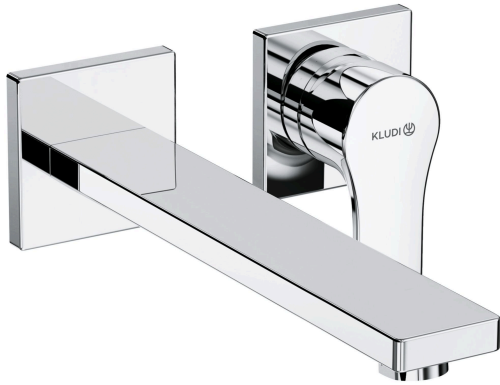

# KLUDI-ZENTA SL CONCEALED TWO HOLE WALL MOUNTED BASIN MIXER

482450565  
Basin Mixers

## Technical Specification

**Series:** KLUDI-ZENTA SL

**Color:** Chrome

**Dimensions:** 230 x 110 x 124 mm

**Lever Type:** Single

**Operation Type:** Lever

**Water Efficiency:** Moderate

**Installation Type:** Wall-Mounted

### Name:

- KLUDI-ZENTA SL
- Concealed two hole wall mounted basin mixer
- Trim set
- Two-part rosette
- Solid leverflow regulator M 24 x 1
- Flow rate 7 l/min at 3 bar
- Projection wall spout 230 mm

Dimensions: All dimensions in mm. Tolerance of vitreous china & fireclay items:  $\hat{A} \pm 5\%$  for below 200mm and  $\hat{A} \pm 3\%$  for above 200mm; for all other items tolerance  $\hat{A} \pm 1\%$ . Note: Due to a continuing development program to improve design and performance, the manufacturer reserves all rights to vary specifications without prior information. Please note accessories are for photographic use only.