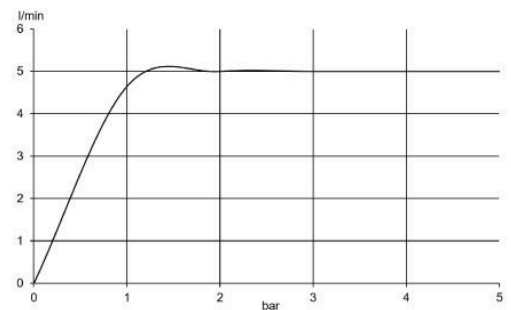

## Technical Specification

**Series:** KLUDI-ZENTA SL

**Color:** Chrome

**Dimensions:** 230 x 110 x 124 mm

**Lever Type:** Single

**Operation Type:** Lever

**Water Efficiency:** Moderate

**Installation Type:** Wall-Mounted

### Name:

- KLUDI-ZENTA SL
- Concealed two hole wall mounted basin mixer
- Trim set
- Two-part rosette
- Solid leverflow regulator M 24 x 1
- Flow rate 7 l/min at 3 bar
- Projection wall spout 230 mm

Dimensions: All dimensions in mm. Tolerance of vitreous china & fireclay items:  $\hat{A} \pm 5\%$  for below 200mm and  $\hat{A} \pm 3\%$  for above 200mm; for all other items tolerance  $\hat{A} \pm 1\%$ . Note: Due to a continuing development program to improve design and performance, the manufacturer reserves all rights to vary specifications without prior information. Please note accessories are for photographic use only.