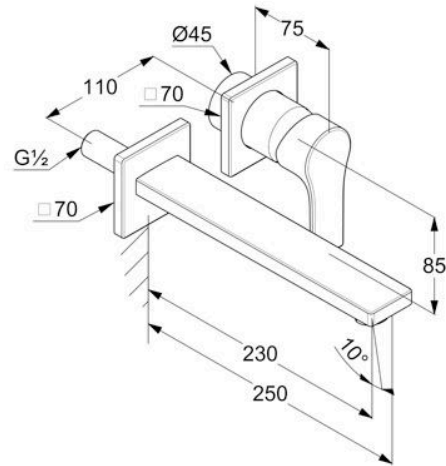

# KLUDI-ZENTA SL CONCEALED TWO HOLE WALL MOUNTED BASIN MIXER

482450565  
Basin Mixers

## Technical Specification

**Series:** KLUDI-ZENTA SL

**Color:** Chrome

**Dimensions:** 230 x 110 x 124 mm

**Lever Type:** Single

**Operation Type:** Lever

**Water Efficiency:** Moderate

**Installation Type:** Wall-Mounted

### Name:

- KLUDI-ZENTA SL
- Concealed two hole wall mounted basin mixer
- Trim set
- Two-part rosette
- Solid leverflow regulator M 24 x 1
- Flow rate 7 l/min at 3 bar
- Projection wall spout 230 mm

Dimensions: All dimensions in mm. Tolerance of vitreous china & fireclay items:  $\hat{A} \pm 5\%$  for below 200mm and  $\hat{A} \pm 3\%$  for above 200mm; for all other items tolerance  $\hat{A} \pm 1\%$ . Note: Due to a continuing development program to improve design and performance, the manufacturer reserves all rights to vary specifications without prior information. Please note accessories are for photographic use only.