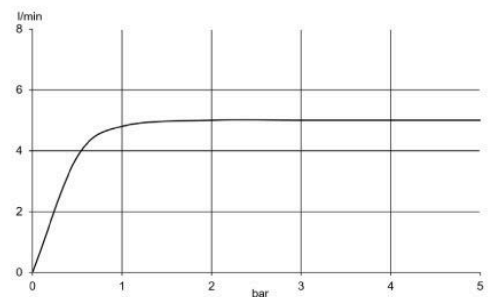

KLUDI-BOZZ CONCEALED TWO HOLE WALL MOUNTED BASIN MIXER

38244N576
Basin Mixers

Technical Specification

Series:	KLUDI-BOZZ
Color:	Brushed Nickel
Dimensions:	180 x 180 x 119 mm
Lever Type:	Single
Operation Type:	Lever
Water Efficiency:	Moderate
Installation Type:	Wall-Mounted

Name:

- KLUDI-BOZZ
- Concealed two hole wall mounted basin mixer
- Trim set
- Solid lever
- Flow rate 5 l/min. at 3 bar
- Caché s-pointer-aerator M 24 x 1
- Rosette diameter 70 mm
- Projection wall spout 180 mm

Dimensions: All dimensions in mm. Tolerance of vitreous china & fireclay items: $\hat{A} \pm 5\%$ for below 200mm and $\hat{A} \pm 3\%$ for above 200mm; for all other items tolerance $\hat{A} \pm 1\%$. Note: Due to a continuing development program to improve design and performance, the manufacturer reserves all rights to vary specifications without prior information. Please note accessories are for photographic use only.