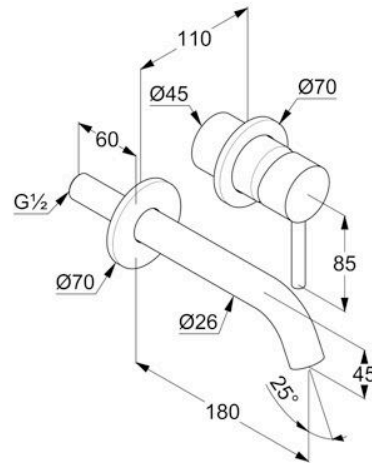

KLUDI-BOZZ CONCEALED TWO HOLE WALL MOUNTED BASIN MIXER

38244N576
Basin Mixers

Technical Specification

Series:	KLUDI-BOZZ
Color:	Brushed Nickel
Dimensions:	180 x 180 x 119 mm
Lever Type:	Single
Operation Type:	Lever
Water Efficiency:	Moderate
Installation Type:	Wall-Mounted

Name:

- KLUDI-BOZZ
- Concealed two hole wall mounted basin mixer
- Trim set
- Solid lever
- Flow rate 5 l/min. at 3 bar
- Caché s-pointer-aerator M 24 x 1
- Rosette diameter 70 mm
- Projection wall spout 180 mm

Dimensions: All dimensions in mm. Tolerance of vitreous china & fireclay items: $\hat{A} \pm 5\%$ for below 200mm and $\hat{A} \pm 3\%$ for above 200mm; for all other items tolerance $\hat{A} \pm 1\%$. Note: Due to a continuing development program to improve design and performance, the manufacturer reserves all rights to vary specifications without prior information. Please note accessories are for photographic use only.