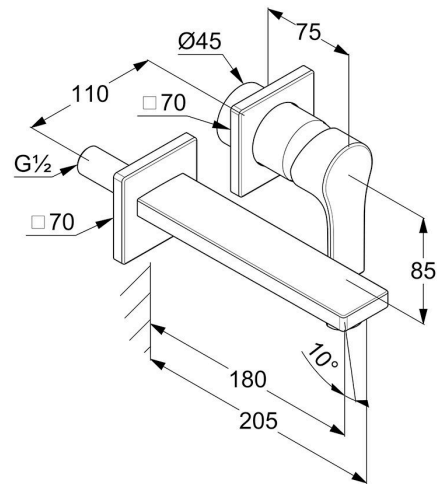

# KLUDI-ZENTA SL CONCEALED TWO HOLE WALL MOUNTED BASIN MIXER

482440565  
Basin Mixers

## Technical Specification

<b>Series:</b>	KLUDI-ZENTA SL
<b>Color:</b>	Chrome
<b>Dimensions:</b>	124 x 110 x 180 mm
<b>Lever Type:</b>	Single
<b>Operation Type:</b>	Lever
<b>Water Efficiency:</b>	Moderate
<b>Installation Type:</b>	Wall-Mounted

### Name:

- KLUDI-ZENTA SL concealed two hole wall mounted
- Basin mixer
- Trim set
- Two-part rosette
- Solid lever
- Flow regulator M 24 x 1
- Flow rate 7 l/min at 3 bar
- Projection wall spout 180 mm

Dimensions: All dimensions in mm. Tolerance of vitreous china & fireclay items:  $\hat{A} \pm 5\%$  for below 200mm and  $\hat{A} \pm 3\%$  for above 200mm; for all other items tolerance  $\hat{A} \pm 1\%$ . Note: Due to a continuing development program to improve design and performance, the manufacturer reserves all rights to vary specifications without prior information. Please note accessories are for photographic use only.