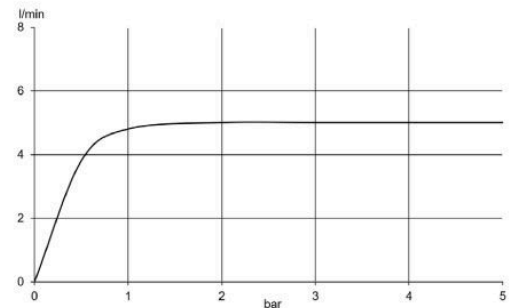

## Technical Specification

<b>Series:</b>	KLUDI-ZENTA SL
<b>Color:</b>	Chrome
<b>Dimensions:</b>	124 x 110 x 180 mm
<b>Lever Type:</b>	Single
<b>Operation Type:</b>	Lever
<b>Water Efficiency:</b>	Moderate
<b>Installation Type:</b>	Wall-Mounted

### Name:

- KLUDI-ZENTA SL concealed two hole wall mounted
- Basin mixer
- Trim set
- Two-part rosette
- Solid lever
- Flow regulator M 24 x 1
- Flow rate 7 l/min at 3 bar
- Projection wall spout 180 mm

Dimensions: All dimensions in mm. Tolerance of vitreous china & fireclay items:  $\hat{A} \pm 5\%$  for below 200mm and  $\hat{A} \pm 3\%$  for above 200mm; for all other items tolerance  $\hat{A} \pm 1\%$ . Note: Due to a continuing development program to improve design and performance, the manufacturer reserves all rights to vary specifications without prior information. Please note accessories are for photographic use only.