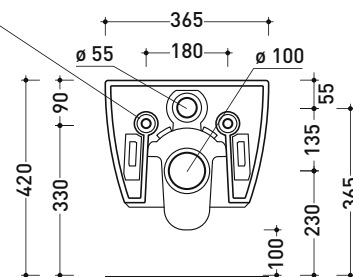

Technical accessories: **Universal fixing bracket for wall hung wc/bidet (41/P)**

Package dim.

Weight **24 kg**

Pz. Pallet n° **18**

CE UNI EN 997

Dop-No997

Flaminia does not recommend combining this toilet model with rapid-flow/flushometer systems or traditional high tanks

vista zenitale / zenital view

vista laterale / lateral view

sezione longitudinale / section

art. 9008  
 kit di fissaggio  
 Fischer (in dotazione)  
 Fischer fixing kit  
 (included in the box)

vista retro / back view