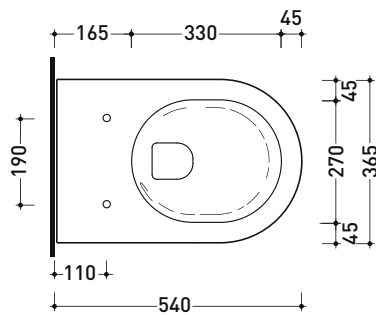

Technical accessories: **Universal fixing bracket for wall hung wc/bidet (41/P)**

Package dim.

Weight **24 kg**

Pz. Pallet n° **18**

CE UNI EN 997

Dop-No997

Flaminia does not recommend combining this toilet model with rapid-flow/flushometer systems or traditional high tanks

vista zenitale / zenital view

vista laterale / lateral view

sezione longitudinale / section

art. 9008  
 kit di fissaggio  
 Fischer (in dotazione)  
 Fischer fixing kit  
 (included in the box)

vista retro / back view