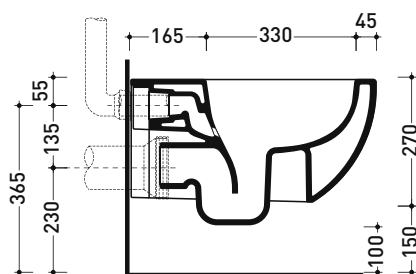

Technical accessories: **Universal fixing bracket for wall hung wc/bidet (41/P)**

Package dim.

Weight **24 kg**

Pz. Pallet n° **18**

CE UNI EN 997

Dop-No997

Flaminia does not recommend combining this toilet model with rapid-flow/flushometer systems or traditional high tanks

vista zenitale / zenital view

vista laterale / lateral view

sezione longitudinale / section

art. 9008  
 kit di fissaggio  
 Fischer (in dotazione)  
 Fischer fixing kit  
 (included in the box)

vista retro / back view