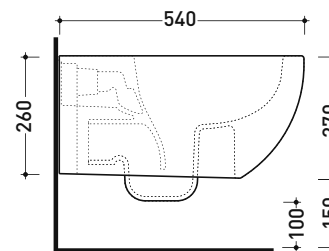

### Wall hung wc with gosilent system

(fixing kit included art. 9008 and flow rate reduced art. RIDFLUGOS)

Complements: **Soft-closing thermosetting wrapping seat&cover (QKCW07)**  
**SLIM soft-closing thermosetting seat&cover (QKCW09 - APCW10)**  
 Line accessories: **TWO - HOOP - FOLD**

Technical accessories: **Universal fixing bracket for wall hung wc/bidet (41/P)**

Package dim.

Weight **24 kg**

Pz. Pallet n° **18**

CE UNI EN 997

Dop-No997

Flaminia does not recommend combining this toilet model with rapid-flow/flushometer systems or traditional high tanks

vista zenitale / zenital view

vista laterale / lateral view

sezione longitudinale / section

art. 9008  
 kit di fissaggio  
 Fischer (in dotazione)  
 Fischer fixing kit  
 (included in the box)

vista retro / back view