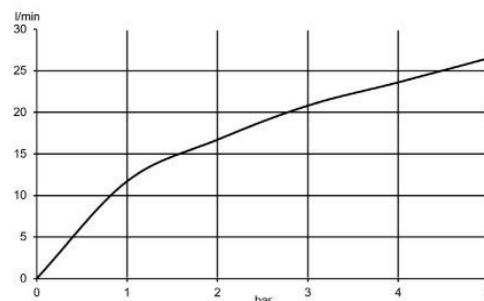

KLUDI-LOUVA SINGLE LEVER BATH-AND SHOWER MIXER DN 15

246910575

Shower Mixers

Technical Specification

Series:	KLUDI-LOUVA
Color:	Chrome
Dimensions:	215 x 165 x 90 mm
Installation Type:	Exposed

Name:

- Bath-and shower mixer
- Single lever mixer
- Wall mounted
- Automatic diverter: shower/bath
- Solid lever, metal
- Aerator M24
- Protected against back flow
- Shower outlet G $\frac{1}{2}$
- Ceramic cartridge with hot water safety device
- Flow rate at 3 bar 21 l/min
- S-unions G $\frac{1}{2}$ x G $\frac{3}{4}$

Dimensions: All dimensions in mm. Tolerance of vitreous china & fireclay items: $\hat{A} \pm 5\%$ for below 200mm and $\hat{A} \pm 3\%$ for above 200mm; for all other items tolerance $\hat{A} \pm 1\%$. Note: Due to a continuing development program to improve design and performance, the manufacturer reserves all rights to vary specifications without prior information. Please note accessories are for photographic use only.