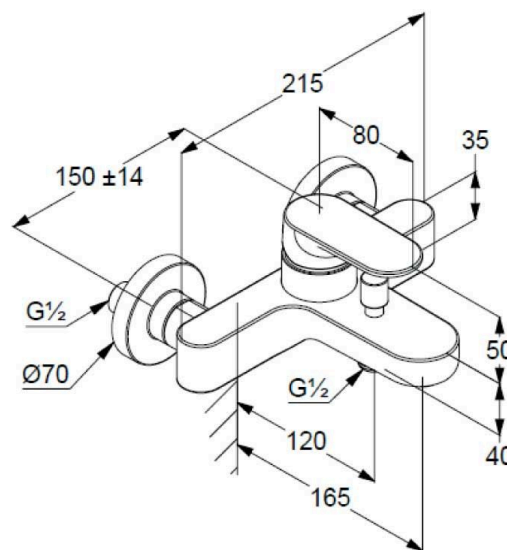

KLUDI-LOUVA SINGLE LEVER BATH-AND SHOWER MIXER DN 15

246910575

Shower Mixers

Technical Specification

Series:	KLUDI-LOUVA
Color:	Chrome
Dimensions:	215 x 165 x 90 mm
Installation Type:	Exposed

Name:

- Bath-and shower mixer
- Single lever mixer
- Wall mounted
- Automatic diverter: shower/bath
- Solid lever, metal
- Aerator M24
- Protected against back flow
- Shower outlet G $\frac{1}{2}$
- Ceramic cartridge with hot water safety device
- Flow rate at 3 bar 21 l/min
- S-unions G $\frac{1}{2}$ x G $\frac{3}{4}$

Dimensions: All dimensions in mm. Tolerance of vitreous china & fireclay items: $\hat{A} \pm 5\%$ for below 200mm and $\hat{A} \pm 3\%$ for above 200mm; for all other items tolerance $\hat{A} \pm 1\%$. Note: Due to a continuing development program to improve design and performance, the manufacturer reserves all rights to vary specifications without prior information. Please note accessories are for photographic use only.